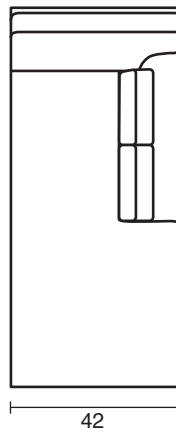

4450 SKYLINE SERIES MODULAR SKETCHES

4458-16

4450-78

4458-15

4458-16
LEFT ARM CHAISE
 H38 W42 D95.5
 INSIDE: H18 W27 D79
 SEAT H19 ARM H26.5

4458-15
RIGHT ARM CHAISE
 H38 W42 D95.5
 INSIDE: H18 W27 D79
 SEAT H19 ARM H26.5

4450-78 ARMLESS SOFA
 H38 W78 D40
 INSIDE: H18 W75 D20
 SEAT H19

4450-1L LEFT ARM SOFA
 H38 W83 D40
 INSIDE: H18 W69 D20
 SEAT H19 ARM H26.5

4450-1R RIGHT ARM SOFA
 H38 W83 D40
 INSIDE: H18 W69 D20
 SEAT H19 ARM H26.5