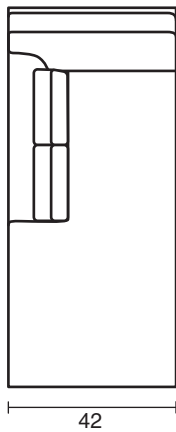

4450 SKYLINE SERIES MODULAR SKETCHES

4458-16

4450-78

4458-15

4458-16
LEFT ARM CHAISE
 H38 W42 D95.5
 INSIDE: H18 W27 D79
 SEAT H19 ARM H26.5

4458-15
RIGHT ARM CHAISE
 H38 W42 D95.5
 INSIDE: H18 W27 D79
 SEAT H19 ARM H26.5

4450-78 ARMLESS SOFA
 H38 W78 D40
 INSIDE: H18 W75 D20
 SEAT H19

4450-1L LEFT ARM SOFA
 H38 W83 D40
 INSIDE: H18 W69 D20
 SEAT H19 ARM H26.5

4450-1R RIGHT ARM SOFA
 H38 W83 D40
 INSIDE: H18 W69 D20
 SEAT H19 ARM H26.5