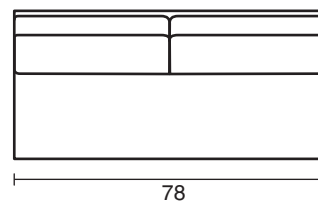

4450 SKYLINE SERIES MODULAR SKETCHES

4458-16

4450-78

4458-15

4458-16
LEFT ARM CHAISE
 H38 W42 D95.5
 INSIDE: H18 W27 D79
 SEAT H19 ARM H26.5

4458-15
RIGHT ARM CHAISE
 H38 W42 D95.5
 INSIDE: H18 W27 D79
 SEAT H19 ARM H26.5

4450-78 ARMLESS SOFA
 H38 W78 D40
 INSIDE: H18 W75 D20
 SEAT H19

4450-1L LEFT ARM SOFA
 H38 W83 D40
 INSIDE: H18 W69 D20
 SEAT H19 ARM H26.5

4450-1R RIGHT ARM SOFA
 H38 W83 D40
 INSIDE: H18 W69 D20
 SEAT H19 ARM H26.5