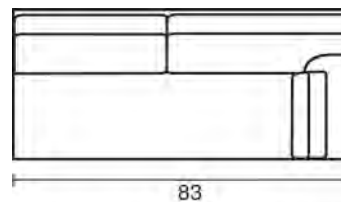

4450 SKYLINE SERIES MODULAR SKETCHES

4458-16

4450-78

4458-15

4458-16
LEFT ARM CHAISE
 H38 W42 D95.5
 INSIDE: H18 W27 D79
 SEAT H19 ARM H26.5

4458-15
RIGHT ARM CHAISE
 H38 W42 D95.5
 INSIDE: H18 W27 D79
 SEAT H19 ARM H26.5

4450-78 ARMLESS SOFA
 H38 W78 D40
 INSIDE: H18 W75 D20
 SEAT H19

4450-1L LEFT ARM SOFA
 H38 W83 D40
 INSIDE: H18 W69 D20
 SEAT H19 ARM H26.5

4450-1R RIGHT ARM SOFA
 H38 W83 D40
 INSIDE: H18 W69 D20
 SEAT H19 ARM H26.5