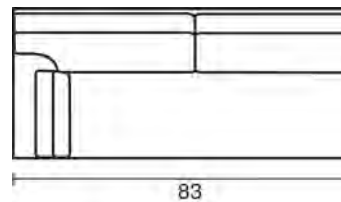

4450 SKYLINE SERIES MODULAR SKETCHES

4458-16

4450-78

4458-15

4458-16
LEFT ARM CHAISE
 H38 W42 D95.5
 INSIDE: H18 W27 D79
 SEAT H19 ARM H26.5

4458-15
RIGHT ARM CHAISE
 H38 W42 D95.5
 INSIDE: H18 W27 D79
 SEAT H19 ARM H26.5

4450-78 ARMLESS SOFA
 H38 W78 D40
 INSIDE: H18 W75 D20
 SEAT H19

4450-1L LEFT ARM SOFA
 H38 W83 D40
 INSIDE: H18 W69 D20
 SEAT H19 ARM H26.5

4450-1R RIGHT ARM SOFA
 H38 W83 D40
 INSIDE: H18 W69 D20
 SEAT H19 ARM H26.5