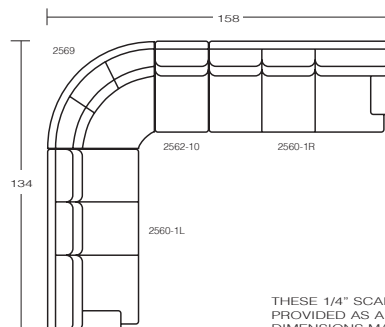

ARMLESS LOVESEAT

H39 W49 D41
INSIDE: H19 W49 D22
SEAT H: 20

2568-15

RIGHT ARM CHAISE

H39 W34 D67
INSIDE: H19 W24 D48
SEAT H: 20 ARM H: 24

2568-16

LEFT ARM CHAISE

H39 W34 D67
INSIDE: H19 W24 D48
SEAT H: 20 ARM H: 24

2565-50-1L

LEFT ARM ANGLED LOVESEAT

H39 W80 D59
INSIDE: H19 W58 D22
SEAT H: 20 ARM H: 24

2565-50

ANGLED LOVESEAT

H39 W74 D59
INSIDE: H19 W62 D22
SEAT H: 20

2565-50-1R

RIGHT ARM ANGLED LOVESEAT

SAME DIMENSIONS AS
2565-50-1L

SUGGESTED CONFIGURATIONS

THESE 1/4" SCALE DRAWINGS ARE PROVIDED AS A GUIDE ONLY. THE DIMENSIONS MAY VARY SLIGHTLY.

PLEASE REMEMBER THAT UPHOLSTERED SEATING IS A HANDMADE PRODUCT. DIMENSIONS MAY VARY SLIGHTLY FROM THOSE SHOWN HERE.