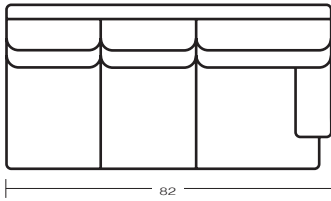

ALSO AVAILABLE:
X2560-68S-1L SLEEPER SOFA

2565-1L

LEFT ARM LOVESEAT

H39 W58 D41
INSIDE: H19 W49 D22
SEAT H: 20 ARM H: 24

ALSO AVAILABLE:
X2565-1L SLEEPER LOVESEAT

2569 WEDGE

H39 W72 D44
INSIDE: H19 W46 D21
SEAT H: 20

ALSO AVAILABLE:
X2569 WEDGE
(FOR USE WITH SLEEPER SOFAS ONLY)

2562-10

ARMLESS CHAIR

H39 W24 D41
INSIDE: H19 W24 D22
SEAT H: 20

2562-35

CORNER CHAIR

H39 W41 D41
INSIDE: H19 W24 D22
SEAT H: 20

2560-1R

RIGHT ARM SOFA

SAME DIMENSIONS AS
2560-1L

ALSO AVAILABLE:
X2560-68S-1R SLEEPER

2565-1R

RIGHT ARM LOVESEAT

SAME DIMENSIONS AS
2565-1L

ALSO AVAILABLE:
X2565-1R SLEEPER LOVESEAT

2565-48