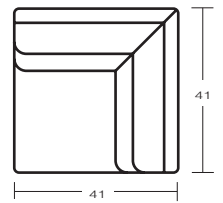

ALSO AVAILABLE:
X2560-68S-1L SLEEPER SOFA

2565-1L

LEFT ARM LOVESEAT

H39 W58 D41
INSIDE: H19 W49 D22
SEAT H: 20 ARM H: 24

ALSO AVAILABLE:
X2565-1L SLEEPER LOVESEAT

2569 WEDGE

H39 W72 D44
INSIDE: H19 W46 D21
SEAT H: 20

ALSO AVAILABLE:
X2569 WEDGE
(FOR USE WITH SLEEPER SOFAS ONLY)

2562-10

ARMLESS CHAIR

H39 W24 D41
INSIDE: H19 W24 D22
SEAT H: 20

2562-35

CORNER CHAIR

H39 W41 D41
INSIDE: H19 W24 D22
SEAT H: 20

2560-1R

RIGHT ARM SOFA

SAME DIMENSIONS AS
2560-1L

ALSO AVAILABLE:
X2560-68S-1R SLEEPER

2565-1R

RIGHT ARM LOVESEAT

SAME DIMENSIONS AS
2565-1L

ALSO AVAILABLE:
X2565-1R SLEEPER LOVESEAT

2565-48

SAME DIMENSIONS AS
2565-50-1L

SUGGESTED CONFIGURATIONS

THESE 1/4" SCALE DRAWINGS ARE PROVIDED AS A GUIDE ONLY. THE DIMENSIONS MAY VARY SLIGHTLY.

PLEASE REMEMBER THAT UPHOLSTERED SEATING IS A HANDMADE PRODUCT. DIMENSIONS MAY VARY SLIGHTLY FROM THOSE SHOWN HERE.