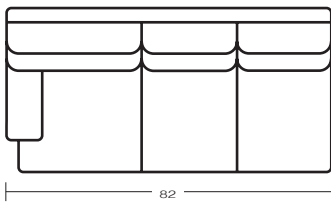

2560-1L

2562-35

2560-1R

2560 GARLAND SERIES MODULAR SKETCHES

BACK: LOOSE PILLOW BACK/ZIPPER

2560-1L

LEFT ARM SOFA

H39 W82 D41
INSIDE: H19 W73 D22
SEAT H: 20 ARM H: 24

ALSO AVAILABLE:
X2560-68S-1L SLEEPER SOFA

2565-1L

LEFT ARM LOVESEAT

H39 W58 D41
INSIDE: H19 W49 D22
SEAT H: 20 ARM H: 24

ALSO AVAILABLE:
X2565-1L SLEEPER LOVESEAT

2569 WEDGE

H39 W72 D44
INSIDE: H19 W46 D21
SEAT H: 20

2565-50-1L

LEFT ARM ANGLED LOVESEAT

H39 W80 D59
INSIDE: H19 W58 D22
SEAT H: 20 ARM H: 24

2565-50

ANGLED LOVESEAT

H39 W74 D59
INSIDE: H19 W62 D22
SEAT H: 20

2565-50-1R

RIGHT ARM ANGLED LOVESEAT

SAME DIMENSIONS AS
2565-50-1L

SUGGESTED CONFIGURATIONS

THESE 1/4" SCALE DRAWINGS ARE PROVIDED AS A GUIDE ONLY. THE DIMENSIONS MAY VARY SLIGHTLY.

PLEASE REMEMBER THAT UPHOLSTERED SEATING IS A HANDMADE PRODUCT. DIMENSIONS MAY VARY SLIGHTLY FROM THOSE SHOWN HERE.