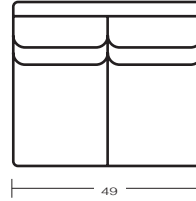

ALSO AVAILABLE:
X2569 WEDGE
(FOR USE WITH SLEEPER SOFAS ONLY)

2562-10

ARMLESS CHAIR

H39 W24 D41
INSIDE: H19 W24 D22
SEAT H: 20

2562-35

CORNER CHAIR

H39 W41 D41
INSIDE: H19 W24 D22
SEAT H: 20

2560-1R

RIGHT ARM SOFA

SAME DIMENSIONS AS
2560-1L

ALSO AVAILABLE:
X2560-68S-1R SLEEPER

2565-1R

RIGHT ARM LOVESEAT

SAME DIMENSIONS AS
2565-1L

ALSO AVAILABLE:
X2565-1R SLEEPER LOVESEAT

2565-48

ARMLESS LOVESEAT

H39 W49 D41
INSIDE: H19 W49 D22
SEAT H: 20

2568-15

RIGHT ARM CHAISE

H39 W34 D67
INSIDE: H19 W24 D48
SEAT H: 20 ARM H: 24

2568-16

LEFT ARM CHAISE

H39 W34 D67
INSIDE: H19 W24 D48
SEAT H: 20 ARM H: 24

SAME DIMENSIONS AS
2565-50-1L

SUGGESTED CONFIGURATIONS

THESE 1/4" SCALE DRAWINGS ARE PROVIDED AS A GUIDE ONLY. THE DIMENSIONS MAY VARY SLIGHTLY.

PLEASE REMEMBER THAT UPHOLSTERED SEATING IS A HANDMADE PRODUCT. DIMENSIONS MAY VARY SLIGHTLY FROM THOSE SHOWN HERE.