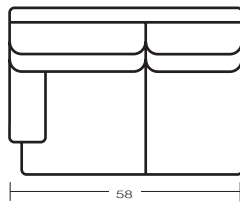

2560-1L

2562-35

2560-1R

2560 GARLAND SERIES MODULAR SKETCHES

BACK: LOOSE PILLOW BACK/ZIPPER

2560-1L

LEFT ARM SOFA

H39 W82 D41
INSIDE: H19 W73 D22
SEAT H: 20 ARM H: 24

ALSO AVAILABLE:
X2560-68S-1L SLEEPER SOFA

2565-1L

LEFT ARM LOVESEAT

H39 W58 D41
INSIDE: H19 W49 D22
SEAT H: 20 ARM H: 24

ALSO AVAILABLE:
X2565-1L SLEEPER LOVESEAT

2569 WEDGE

H39 W72 D44
INSIDE: H19 W46 D21
SEAT H: 20

2565-50-1L

LEFT ARM ANGLED LOVESEAT

H39 W80 D59
INSIDE: H19 W58 D22
SEAT H: 20 ARM H: 24

2565-50

ANGLED LOVESEAT

H39 W74 D59
INSIDE: H19 W62 D22
SEAT H: 20

2565-50-1R

RIGHT ARM ANGLED LOVESEAT

SAME DIMENSIONS AS
2565-50-1L

SUGGESTED CONFIGURATIONS

THESE 1/4" SCALE DRAWINGS ARE PROVIDED AS A GUIDE ONLY. THE DIMENSIONS MAY VARY SLIGHTLY.

PLEASE REMEMBER THAT UPHOLSTERED SEATING IS A HANDMADE PRODUCT. DIMENSIONS MAY VARY SLIGHTLY FROM THOSE SHOWN HERE.