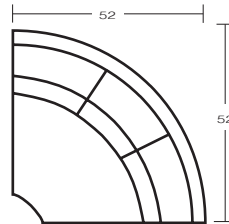

ALSO AVAILABLE:
X2560-68S-1L SLEEPER SOFA

2565-1L

LEFT ARM LOVESEAT

H39 W58 D41
INSIDE: H19 W49 D22
SEAT H: 20 ARM H: 24

ALSO AVAILABLE:
X2565-1L SLEEPER LOVESEAT

2569 WEDGE

H39 W72 D44
INSIDE: H19 W46 D21
SEAT H: 20

ALSO AVAILABLE:
X2569 WEDGE
(FOR USE WITH SLEEPER SOFAS ONLY)

2562-10

ARMLESS CHAIR

H39 W24 D41
INSIDE: H19 W24 D22
SEAT H: 20

2562-35

CORNER CHAIR

H39 W41 D41
INSIDE: H19 W24 D22
SEAT H: 20

2560-1R

RIGHT ARM SOFA

SAME DIMENSIONS AS
2560-1L

ALSO AVAILABLE:
X2560-68S-1R SLEEPER

2565-1R

RIGHT ARM LOVESEAT

SAME DIMENSIONS AS
2565-1L

ALSO AVAILABLE:
X2565-1R SLEEPER LOVESEAT

2565-48

ARMLESS LOVESEAT

H39 W49 D41
INSIDE: H19 W49 D22
SEAT H: 20

2568-15

RIGHT ARM CHAISE

H39 W34 D67
INSIDE: H19 W24 D48
SEAT H: 20 ARM H: 24

2568-16

LEFT ARM CHAISE

H39 W34 D67
INSIDE: H19 W24 D48
SEAT H: 20 ARM H: 24