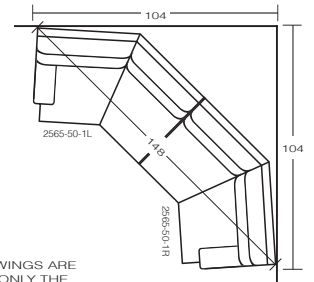

RIGHT ARM SOFA

SAME DIMENSIONS AS
2560-1L

ALSO AVAILABLE:
X2560-68S-1R SLEEPER

2565-1R

RIGHT ARM LOVESEAT

SAME DIMENSIONS AS
2565-1L

ALSO AVAILABLE:
X2565-1R SLEEPER LOVESEAT

2565-48

ARMLESS LOVESEAT

H39 W49 D41
INSIDE: H19 W49 D22
SEAT H: 20

2568-15

RIGHT ARM CHAISE

H39 W34 D67
INSIDE: H19 W24 D48
SEAT H: 20 ARM H: 24

2568-16

LEFT ARM CHAISE

H39 W34 D67
INSIDE: H19 W24 D48
SEAT H: 20 ARM H: 24

2565-50-1L

LEFT ARM ANGLED LOVESEAT

H39 W80 D59
INSIDE: H19 W58 D22
SEAT H: 20 ARM H: 24

2565-50

ANGLED LOVESEAT

H39 W74 D59
INSIDE: H19 W62 D22
SEAT H: 20

2565-50-1R

RIGHT ARM ANGLED LOVESEAT

SAME DIMENSIONS AS
2565-50-1L

SUGGESTED CONFIGURATIONS

THESE 1/4" SCALE DRAWINGS ARE PROVIDED AS A GUIDE ONLY. THE DIMENSIONS MAY VARY SLIGHTLY.

PLEASE REMEMBER THAT UPHOLSTERED SEATING IS A HANDMADE PRODUCT. DIMENSIONS MAY VARY SLIGHTLY FROM THOSE SHOWN HERE.