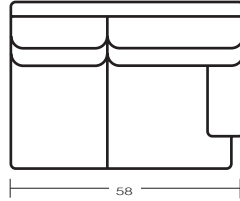

ALSO AVAILABLE:
X2560-68S-1L SLEEPER SOFA

2565-1L

LEFT ARM LOVESEAT

H39 W58 D41
INSIDE: H19 W49 D22
SEAT H: 20 ARM H: 24

ALSO AVAILABLE:
X2565-1L SLEEPER LOVESEAT

2569 WEDGE

H39 W72 D44
INSIDE: H19 W46 D21
SEAT H: 20

ALSO AVAILABLE:
X2569 WEDGE
(FOR USE WITH SLEEPER SOFAS ONLY)

2562-10

ARMLESS CHAIR

H39 W24 D41
INSIDE: H19 W24 D22
SEAT H: 20

2562-35

CORNER CHAIR

H39 W41 D41
INSIDE: H19 W24 D22
SEAT H: 20

2560-1R

RIGHT ARM SOFA

SAME DIMENSIONS AS
2560-1L

ALSO AVAILABLE:
X2560-68S-1R SLEEPER

2565-1R

RIGHT ARM LOVESEAT

SAME DIMENSIONS AS
2565-1L

ALSO AVAILABLE:
X2565-1R SLEEPER LOVESEAT

2565-48

ARMLESS LOVESEAT

H39 W49 D41
INSIDE: H19 W49 D22
SEAT H: 20

2568-15

RIGHT ARM CHAISE

H39 W34 D67
INSIDE: H19 W24 D48
SEAT H: 20 ARM H: 24

2568-16

LEFT ARM CHAISE

H39 W34 D67
INSIDE: H19 W24 D48
SEAT H: 20 ARM H: 24