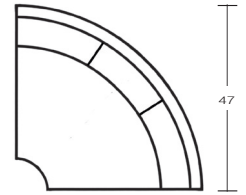

BACK: LOOSE PILLOW BACK/ZIPPER - WITH WELT

921-02-35PB

921-05-1LPB

921-00-1RPB

DIMENSIONS FOR THIS 921 PLINTH BASE SECTIONAL ARE THE SAME AS THE 920 DIMENSIONS LISTED BELOW WITH THE EXCEPTION OF THE OUTSIDE HEIGHT, ARM HEIGHT AND SEAT HEIGHT.

920-02-10
ARMLESS CHAIR
H36 W25 D37
INSIDE: H16 W25 D22
SEAT H: 20

920-05-1R
RIGHT ARM
LOVESEAT
H36 W55 D37
INSIDE: H16 W49 D22
SEAT H: 20 ARM H: 24

920-05-1L
LEFT ARM
LOVESEAT
H36 W55 D37
INSIDE: H16 W49 D22
SEAT H: 20 ARM H: 24

920-02-35
CORNER CHAIR
H36 W37 D37
INSIDE: H16 W22 D22
SEAT H: 20

920-09
WEDGE
H36 W67 D37
INSIDE: H16 W51 D22
SEAT H: 20

920-00-LC-10
LEFT CORNER
ARMLESS SOFA
H36 W84 D37
INSIDE: H16 W72 D22
SEAT H: 20