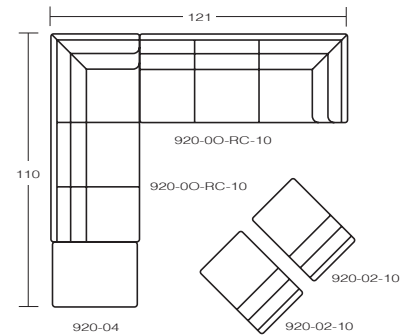

920-00 LAW
LEFT ARM SOFA WEDGE
H36 W114 D37
INSIDE: H16 W90 D22
SEAT H: 20 ARM H: 24
Not available with Plinth Base