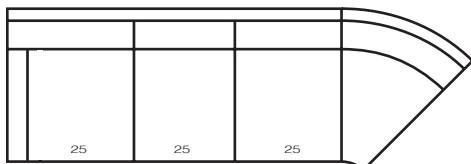

920-00 LAW
LEFT ARM SOFA WEDGE
H36 W114 D37
INSIDE: H16 W90 D22
SEAT H: 20 ARM H: 24
Not available with Plinth Base