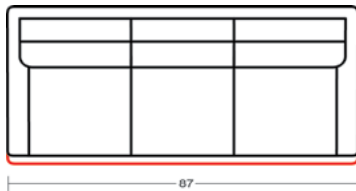

# Manhattan Series

22" INSIDE SEAT DEPTH 24" INSIDE SEAT DEPTH

ALL PIECES ARE AVAILABLE IN ALL SERIES: 920-00, 920-00/40, 921-00, 921-00/40

**920-00 SOFA**  
920-00/40  
H36 W87 D37  
INSIDE: H16 W74 D22  
SEAT H:20 ARM H: 24

**920-05 LOVESEAT**  
920-05/40  
H36 W61 D37  
INSIDE: H16 W49 D22  
SEAT H:20 ARM H: 24

**920-02 CHAIR**  
920-02/40  
H36 W37 D37  
INSIDE: H16 W24 D22  
SEAT H:20 ARM H:24

**920-02-10 ARMLESS CHAIR**  
920-02-10/40  
H36 W25 D37  
INSIDE: H16 W25 D22  
SEAT H: 20

**920-07 RECLINER**  
H40 W35.5 D35  
INSIDE: H16 W24 D22  
SEAT H:20 ARM: H24  
WALL CLEARANCE: 18"  
FOOTREST: 13"  
FULLY RECLINED: 66"

**920-00-1L LEFT ARM SOFA**  
920-00-1L/40  
H36 W79 D37  
INSIDE: H16 W74 D22  
SEAT H: 20 ARM H: 24