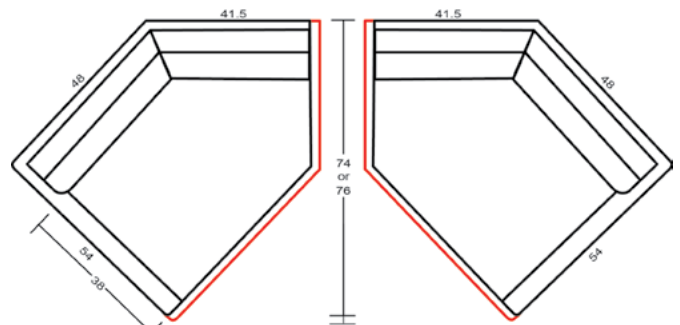

**920-00R RIGHT ARM CORNER SOFA**  
920-00R/40  
H36 W90 D37  
INSIDE: H16 W74 D22  
SEAT H: 20 ARM H: 24

**920-00-68S SLEEPER SOFA**  
H36 W87 D37  
INSIDE: H16 W74 D22  
SEAT H: 20  
ONLY AVAILABLE IN STANDARD DEPTH

**920-05-1L LEFT ARM LOVESEAT**  
920-05-1L/40  
H36 W55 D37  
INSIDE: H16 W49 D22  
SEAT H: 20 ARM H: 24

**920-05-1R RIGHT ARM LOVESEAT**  
920-05-1R/40  
H36 W55 D37  
INSIDE: H16 W49 D22  
SEAT H: 20 ARM H: 24

**920-02-35 CORNER CHAIR**  
920-02-35/40  
H36 W37 D37  
INSIDE: H16 W22 D22  
SEAT H: 20

**920-03 OTTOMAN**  
H20 W27 D21

**920-04 BUMPER OTTOMAN**  
H16 W35 D26

**920-05-50 ARMLESS LOVESEAT**  
920-05-50/40  
H36 W50 D37  
INSIDE: H16 W50 D22  
SEAT H: 20

**920-6-1L LEFT ARM CUDDLER**  
920-6-1L/40  
H36 D54  
INSIDE: H16 D38  
SEAT H:20 ARM H:24

**920-6-1R RIGHT ARM CUDDLER**  
920-6-1R/40  
H36 D54  
INSIDE: H16 D38  
SEAT H:20 ARM H:24

AVAILABLE IN 22" & 24" INSIDE SEAT DEPTHS