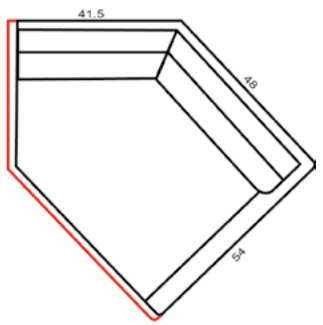

**920-05-1L LEFT ARM LOVESEAT**  
920-05-1L/40  
H36 W55 D37  
INSIDE: H16 W49 D22  
SEAT H: 20 ARM H: 24

**920-05-1R RIGHT ARM LOVESEAT**  
920-05-1R/40  
H36 W55 D37  
INSIDE: H16 W49 D22  
SEAT H: 20 ARM H: 24

**920-02-35 CORNER CHAIR**  
920-02-35/40  
H36 W37 D37  
INSIDE: H16 W22 D22  
SEAT H: 20

**920-03 OTTOMAN**  
H20 W27 D21

**920-04 BUMPER OTTOMAN**  
H16 W35 D26

**920-05-50 ARMLESS LOVESEAT**  
920-05-50/40  
H36 W50 D37  
INSIDE: H16 W50 D22  
SEAT H: 20

**920-6-1L LEFT ARM CUDDLER**  
920-6-1L/40  
H36 D54  
INSIDE: H16 D38  
SEAT H:20 ARM H:24

**920-6-1R RIGHT ARM CUDDLER**  
920-6-1R/40  
H36 D54  
INSIDE: H16 D38  
SEAT H:20 ARM H:24

AVAILABLE IN 22" & 24" INSIDE SEAT DEPTHS